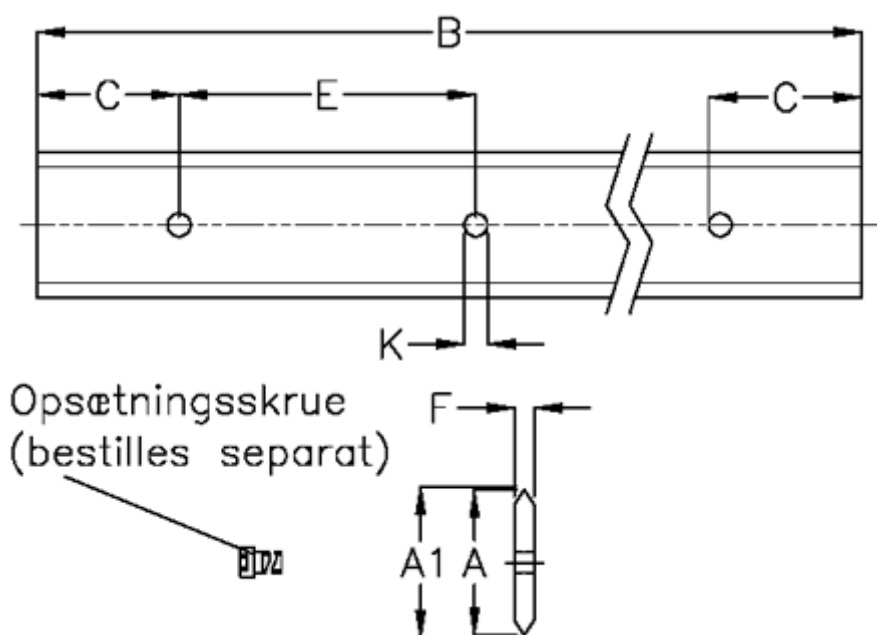

Article number: 059121476

Description: Hepco SL2 spacer slide
SS MS 12-476

Measures

A	= 12	K	= 3.5
A1	= 12.55	Weight kg/1000	= 230
B	= 476		
C	= 13.0		
E	= 30		
F	= 3.0		
For bearing	= 13		
For screw	= M3x8		